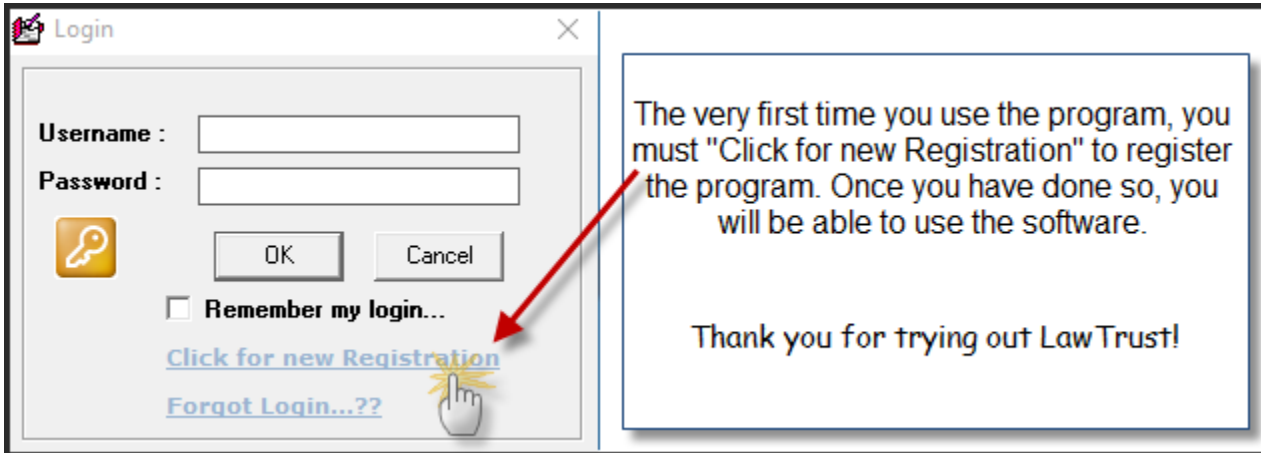

LawTrust Registration

Updated January 1, 2018

Register, Purchase and Unlock Details: Once registered, the program will work for 30 days. If you purchase the program, we will unlock it for your continued use. If you purchase the program and later your subscription payment fails, the software will stop working.